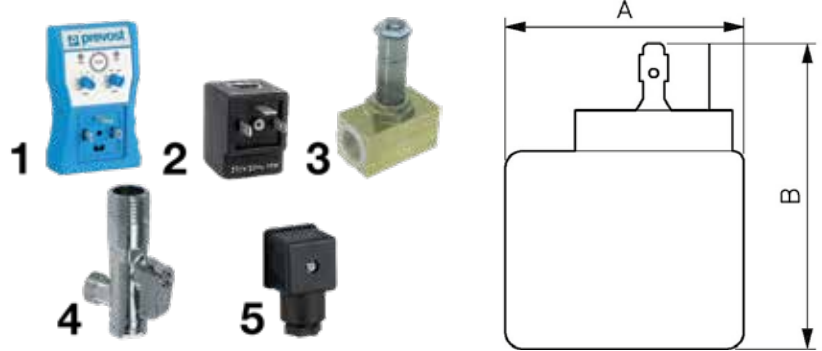

DRAINS ELECTRONIC PROGRAMMABLE

Parts for Programmable Electronic Drain

Opening duration	Opening frequency	Max. operating pressure	Temperature min/max
0,5-10 s	0,5 - 45 min Min	232 psi	35,6 / 131 °F

Part number	Male thread	Voltage (V)	Net weight (Kg)	Dim. A (inch)	Dim. B (inch)
2. BOB 110VA		110	0,114	1.61	2.09
ELV 201	NPT1/4			3.15	1.57
ELV 202	NPT3/8			3.15	1.57
ELV 203	NPT1/2			3.15	1.81
4. COL 253252	NPT3/8		0,193	3,86	2,36
5. TEMP CONNECT		230	0,024	1.77	0.98